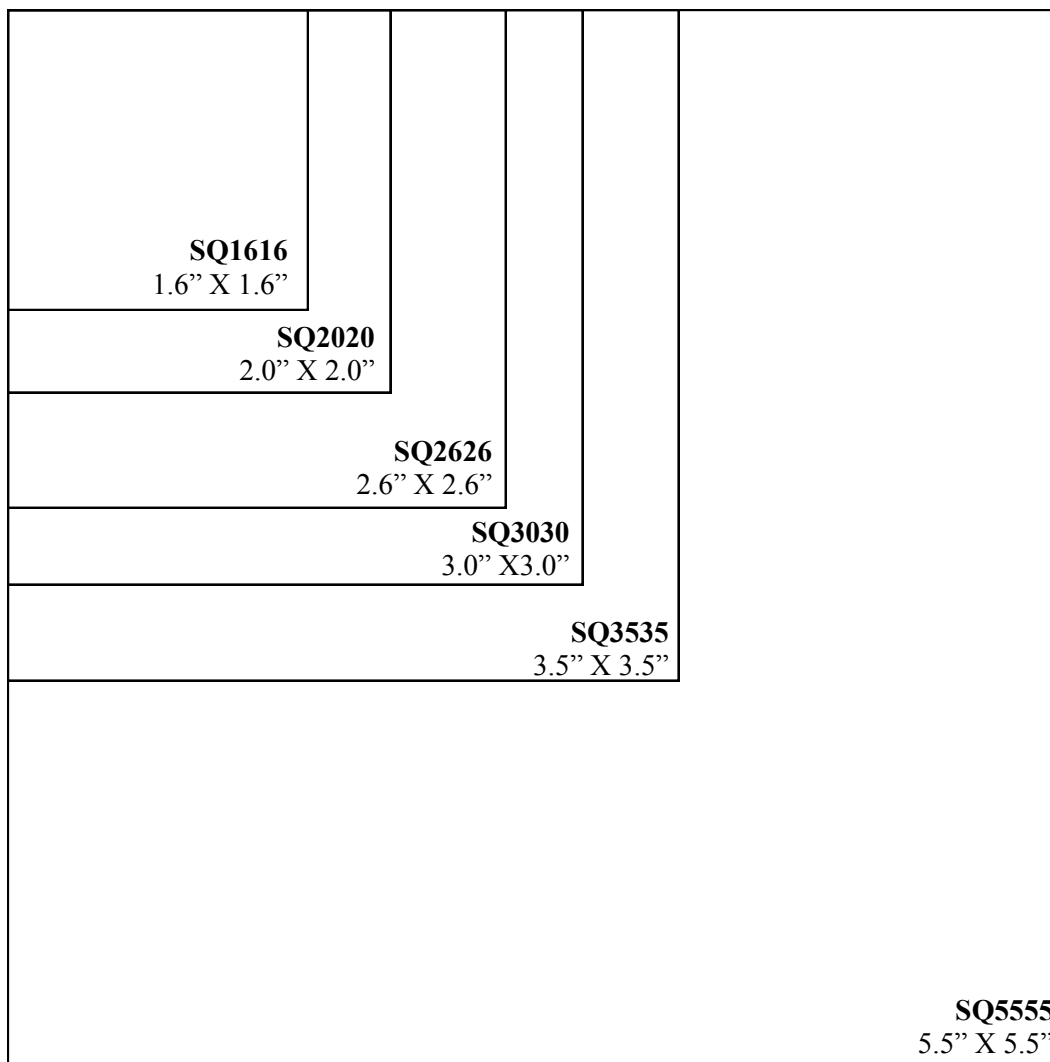

Toll Free: 1.800.664.4610
Phone: 360.326.6442
Fax: 360.326.6462

email: sales@customchocolatecompany.com
www.customchocolatecompany.com

Custom square chocolate sizing chart:

All square chocolates may be ordered in heart, circle or square shapes. To purchase or view pricing please visit our secure store at <https://www.customchocolatecompany.com/store/>

Toll Free: 1.800.664.4610
Phone: 360.326.6442
Fax: 360.326.6462

email: sales@customchocolatecompany.com
www.customchocolatecompany.com

Custom rectangle chocolate sizing chart:

All rectangles may have designs orientated vertically or horizontally and be rectangle or oval shaped..

<p>RT2851 2.8" X 5.1"</p>	<p>RT3959 3.0" X 5.9"</p>	<p>RT3959 3.9" X 5.9"</p>
<p>RT3059 3.9" X 7.9"</p>		<p>RT5179 5.1" X 7.9"</p>